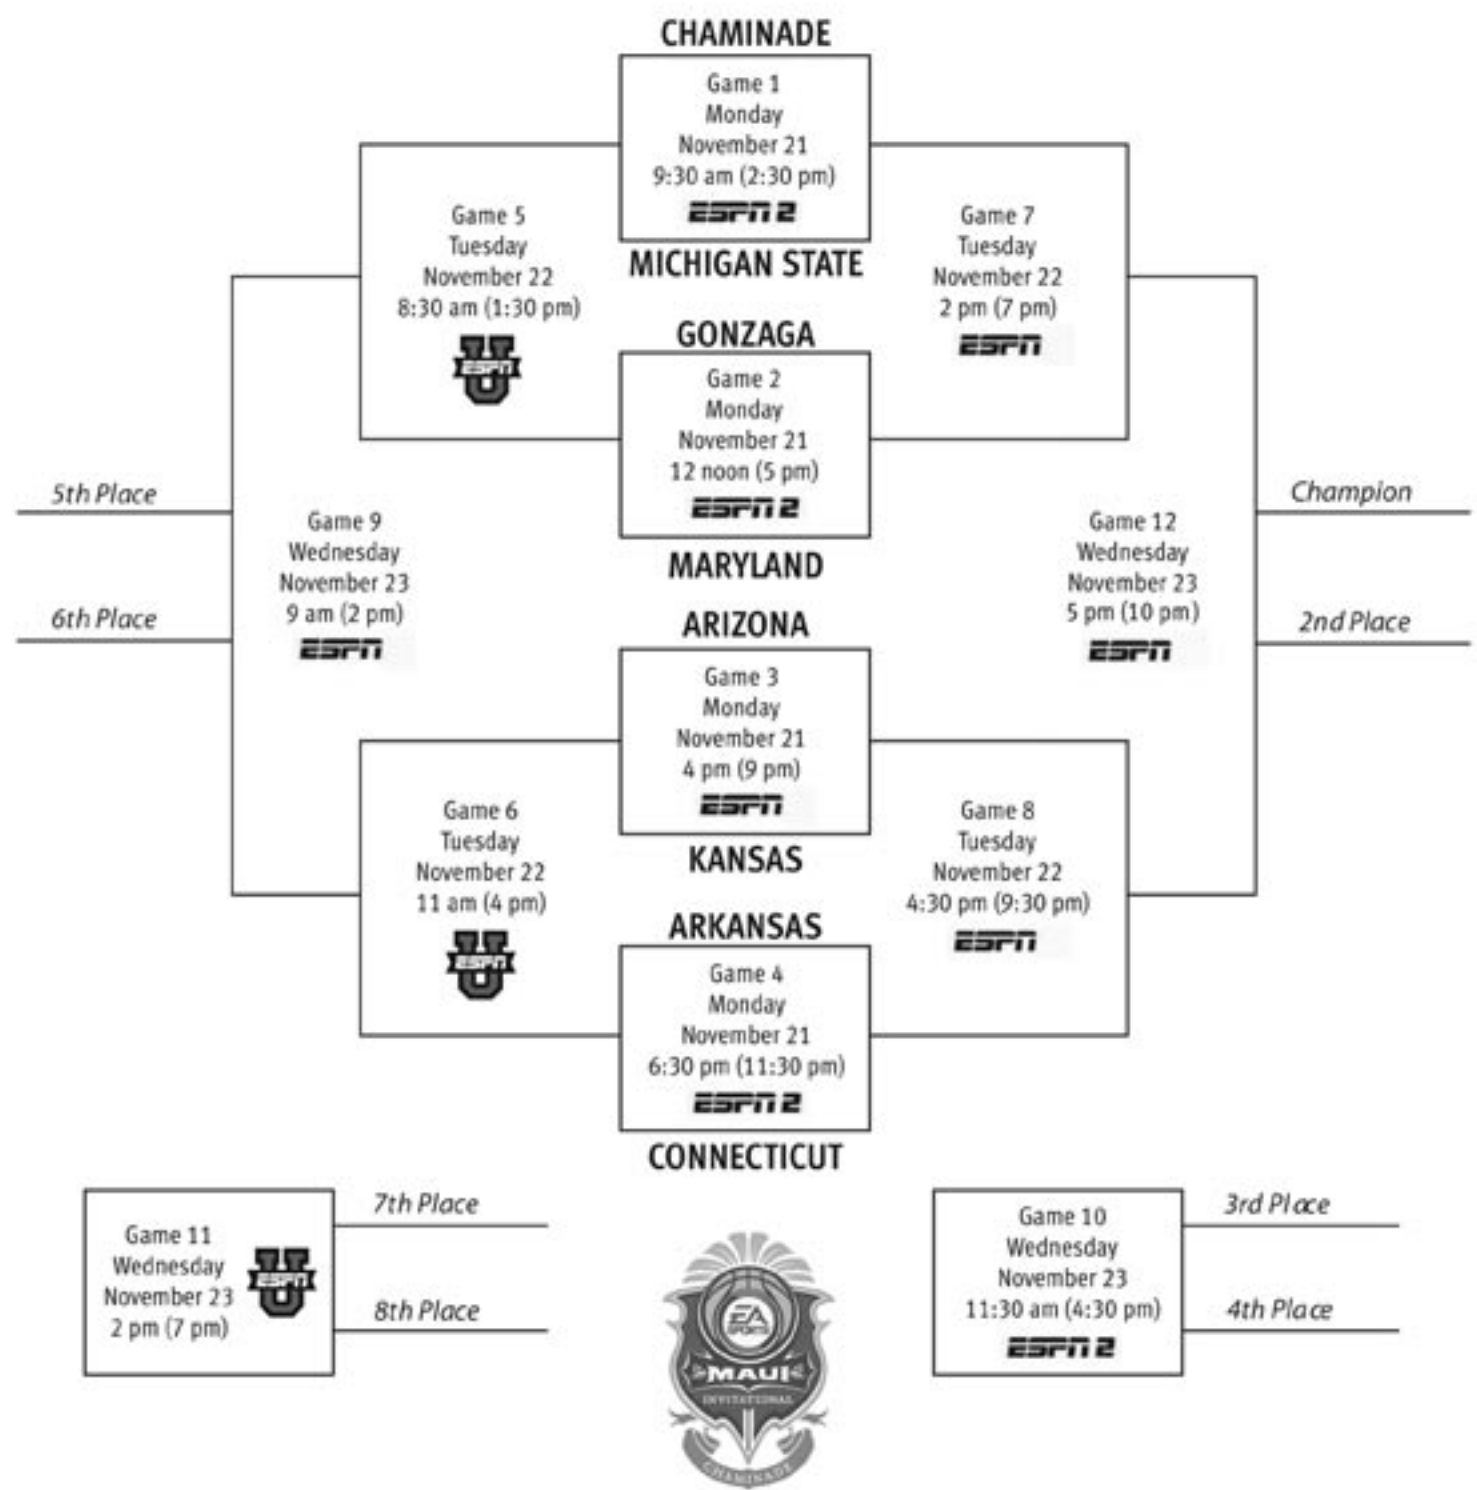

SERIES INFORMATION

Series Record: Michigan State leads, 2-0
Last Meeting: Michigan State won, 60-58, on 3/28/03 in NCAA Tournament (San Antonio, Texas)

22nd Annual
EA SPORTS™
MAUI INVITATIONAL
HOSTED BY CHAMINADE UNIVERSITY
November 21, 22 and 23, 2005 • Lahaina Civic Center, Maui, HI