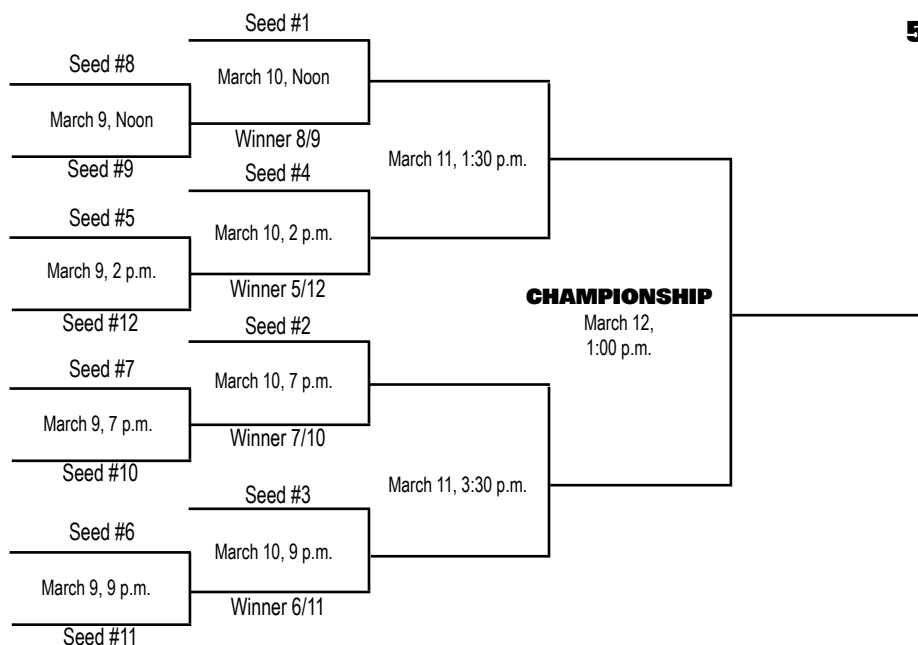

2006 ACC TOURNAMENT

53RD ANNUAL ACC TOURNAMENT
MARCH 9-12, 2006
GREENSBORO COLISEUM
GREENSBORO, N.C.

2006 NCAA TOURNAMENT

OPENING ROUND TUESDAY, MARCH 14, 2006

University of Dayton Arena
Dayton, Ohio
Host: University of Dayton